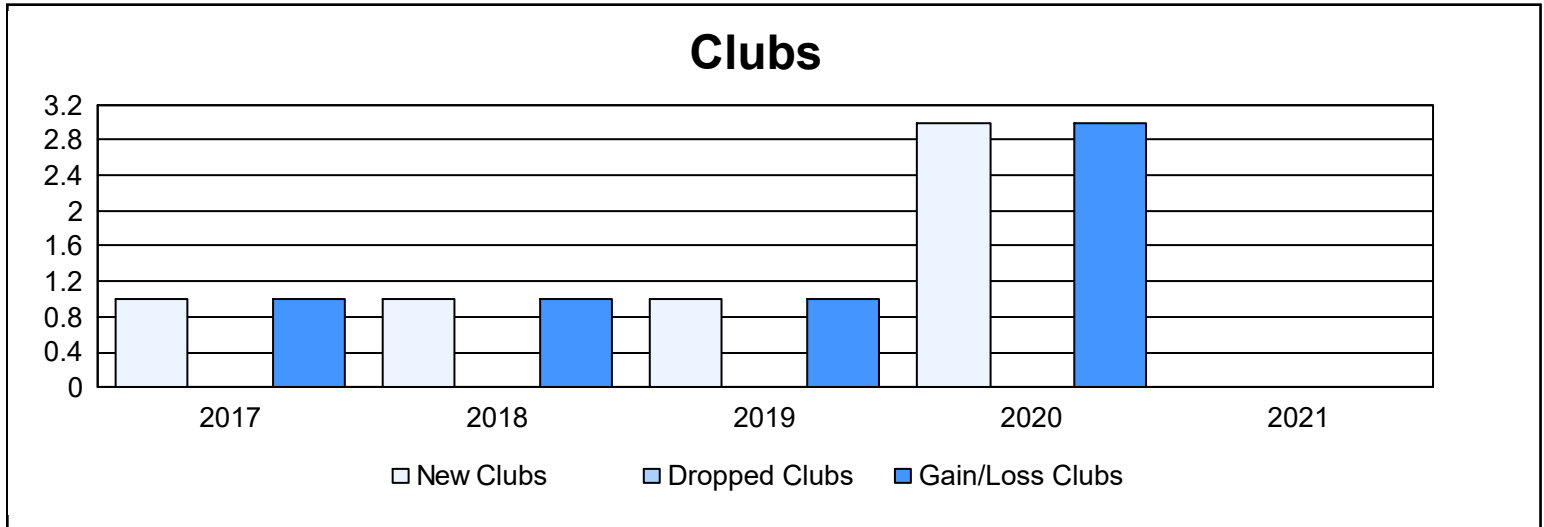

Year	New Clubs	Dropped Clubs	Gain/ Loss Clubs	New Members	Charter Members	Reinstate Members	Transfer Members	Total Member Added	Total Members Dropped	Gain/ Loss Members
2016-2017	1	0	1	100	71	4	1	176	84	92
2017-2018	1	0	1	135	75	4	7	221	204	17
2018-2019	1	0	1	103	24	3	6	136	162	-26
2019-2020	3	0	3	54	101	7	7	169	129	40
2020-2021	0	0	0	67	2	7	1	77	173	-96
<b>Average</b>	<b>1</b>	<b>0</b>	<b>1</b>	<b>92</b>	<b>55</b>	<b>5</b>	<b>4</b>	<b>156</b>	<b>150</b>	<b>5</b>

### Membership Composition June 2021 Cumulative