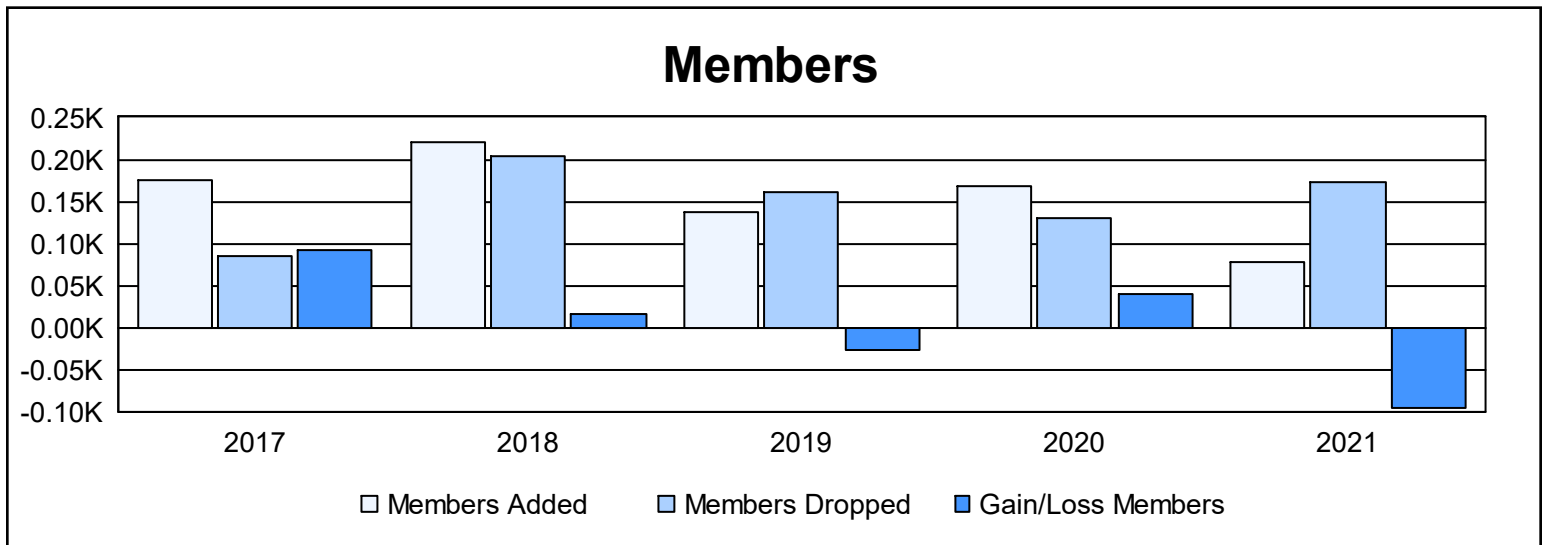

Year	New Clubs	Dropped Clubs	Gain/ Loss Clubs	New Members	Charter Members	Reinstate Members	Transfer Members	Total Member Added	Total Members Dropped	Gain/ Loss Members
2016-2017	1	0	1	100	71	4	1	176	84	92
2017-2018	1	0	1	135	75	4	7	221	204	17
2018-2019	1	0	1	103	24	3	6	136	162	-26
2019-2020	3	0	3	54	101	7	7	169	129	40
2020-2021	0	0	0	67	2	7	1	77	173	-96
<b>Average</b>	<b>1</b>	<b>0</b>	<b>1</b>	<b>92</b>	<b>55</b>	<b>5</b>	<b>4</b>	<b>156</b>	<b>150</b>	<b>5</b>

### Membership Composition June 2021 Cumulative